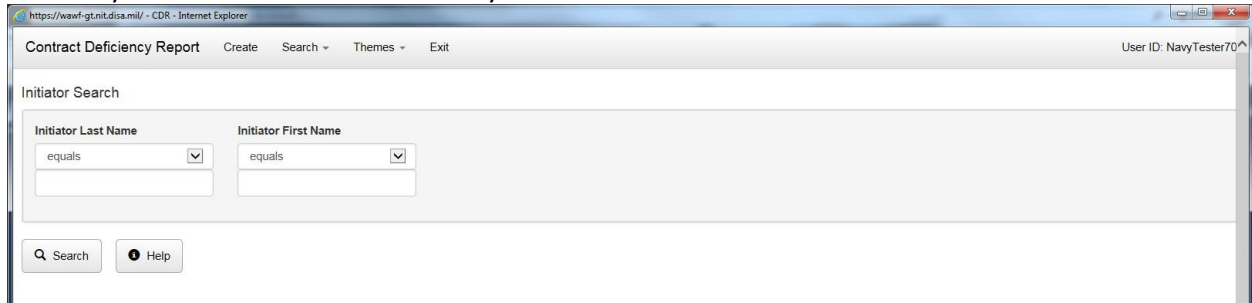

Search by Initiator: Allows for a search by initiator name