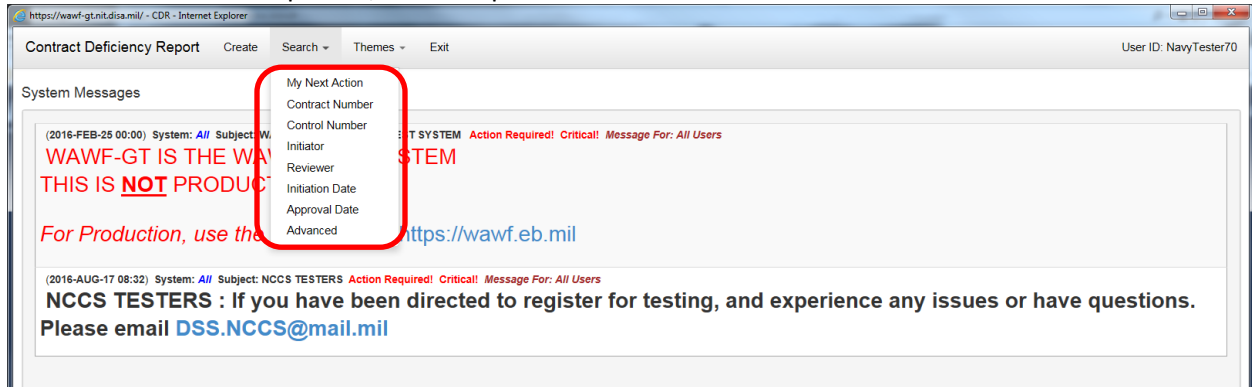

## CDR Search

User logs in to the WAWF eBusiness Suite, user clicks on the CDR module Icon  
Under the "Search" dropdown, several options are listed

My Next Action: Shows documents where the user has the next action ("In box")