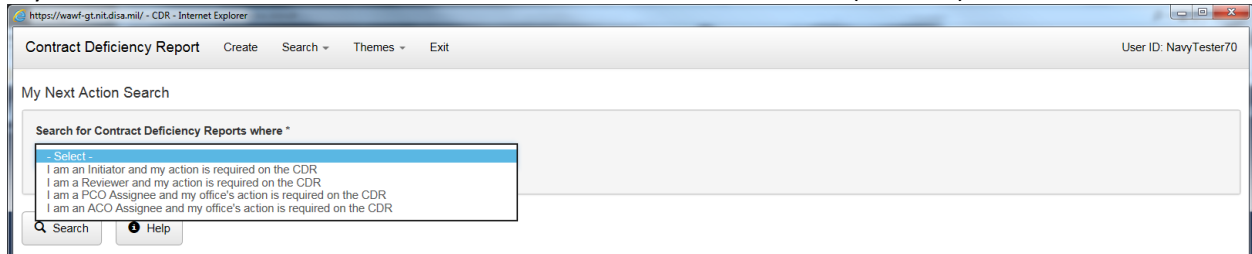

## CDR Search

User logs in to the WAWF eBusiness Suite, user clicks on the CDR module Icon  
Under the "Search" dropdown, several options are listed

My Next Action: Shows documents where the user has the next action ("In box")